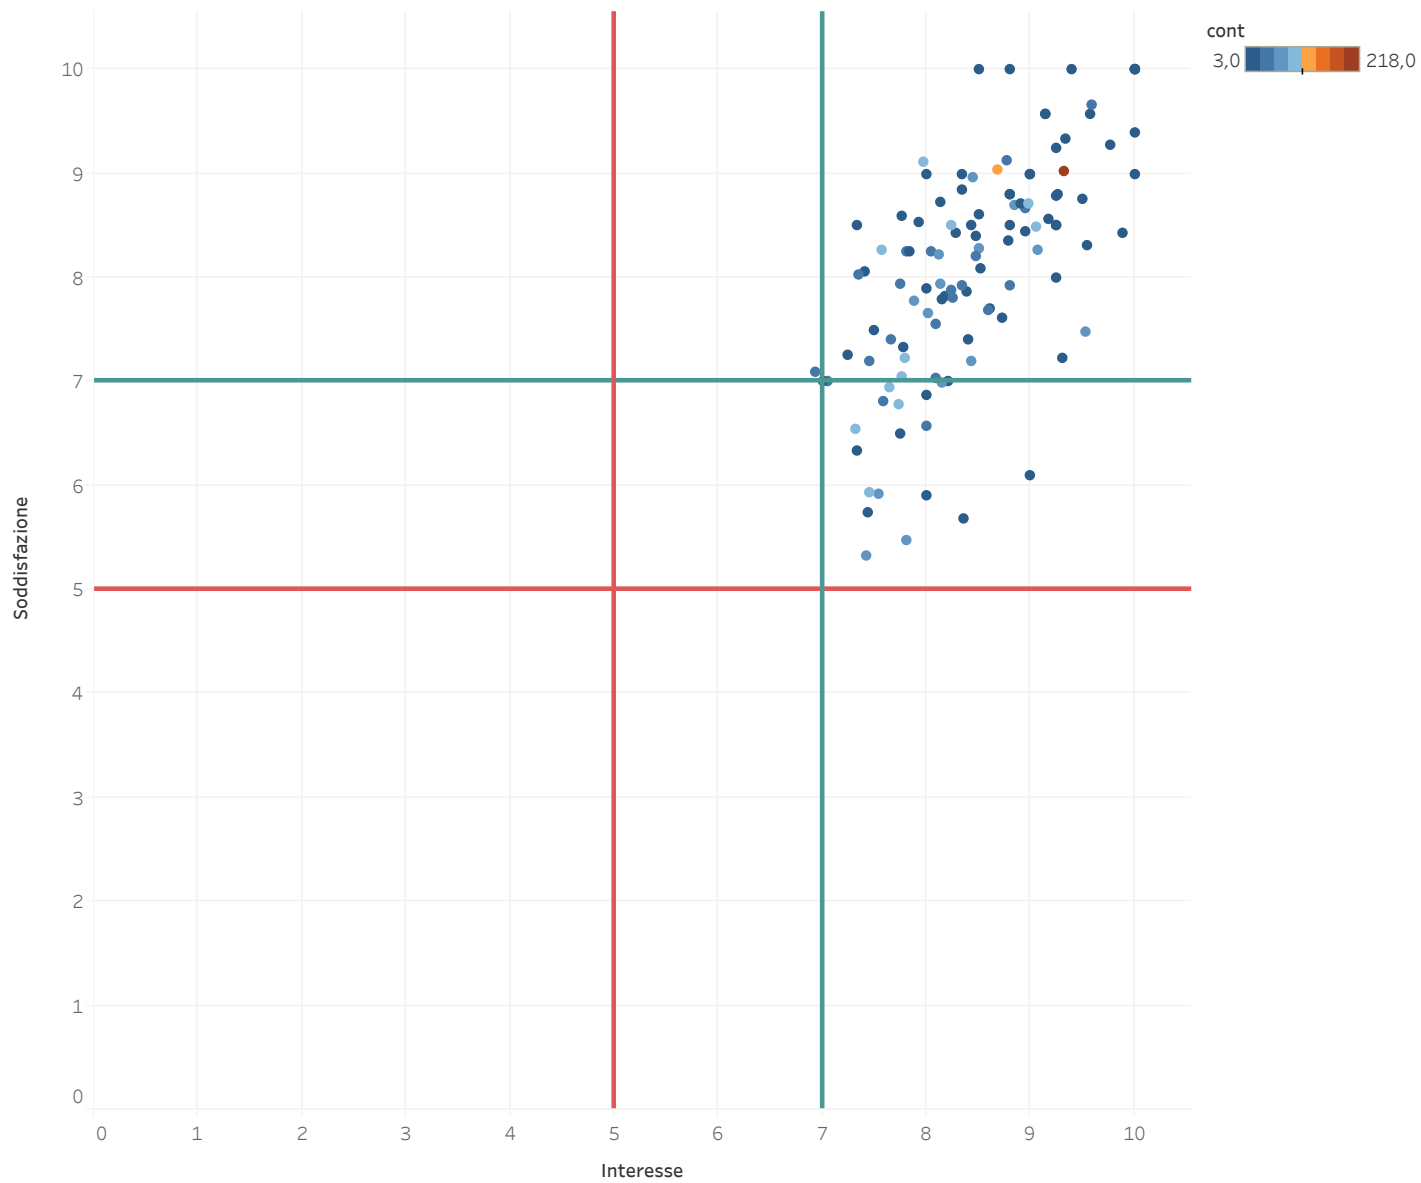

Grafici di dispersione - Scienze Politiche e Sociali

Average of D11 vs. average of D12. Color shows sum of cont. Details are shown for key_cdI, UD_doc and ID unità. The data is filtered on frequentante, Dipartimento and Tipo CdS. The frequentante filter keeps 1. The Dipartimento filter keeps Scienze Politiche e Sociali. The Tipo CdS filter keeps CU, LM and LT. The view is filtered on key_cdI, average of D12 and sum of cont. The key_cdI filter keeps multiple members. The average of D12 filter keeps non-Null values only. The sum of cont filter ranges from 3 to 234.