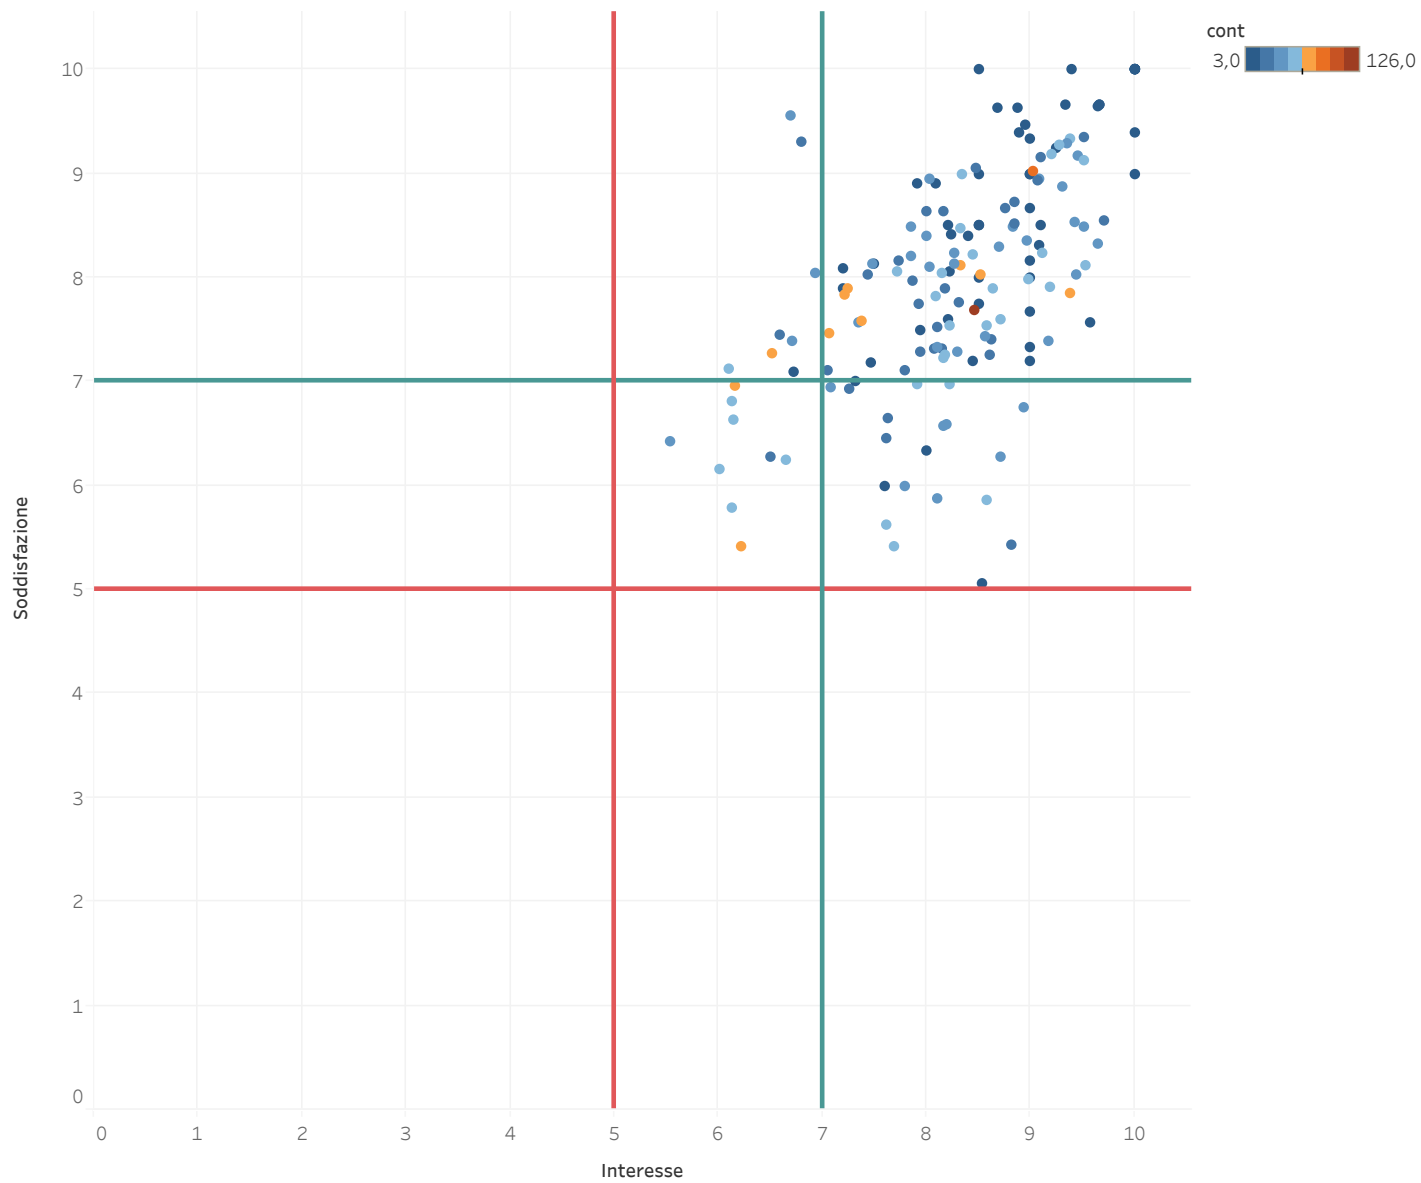

Grafici di dispersione - Scienze Chimiche e Farmaceutiche

Average of D11 vs. average of D12. Color shows sum of cont. Details are shown for key_cdl, UD_doc and ID unità. The data is filtered on frequentante, Dipartimento and Tipo CdS. The frequentante filter keeps 1. The Dipartimento filter keeps Scienze Chimiche e Farmaceutiche. The Tipo CdS filter keeps CU, LM and LT. The view is filtered on key_cdl, average of D12 and sum of cont. The key_cdl filter keeps multiple members. The average of D12 filter keeps non-Null values only. The sum of cont filter ranges from 3 to 234.