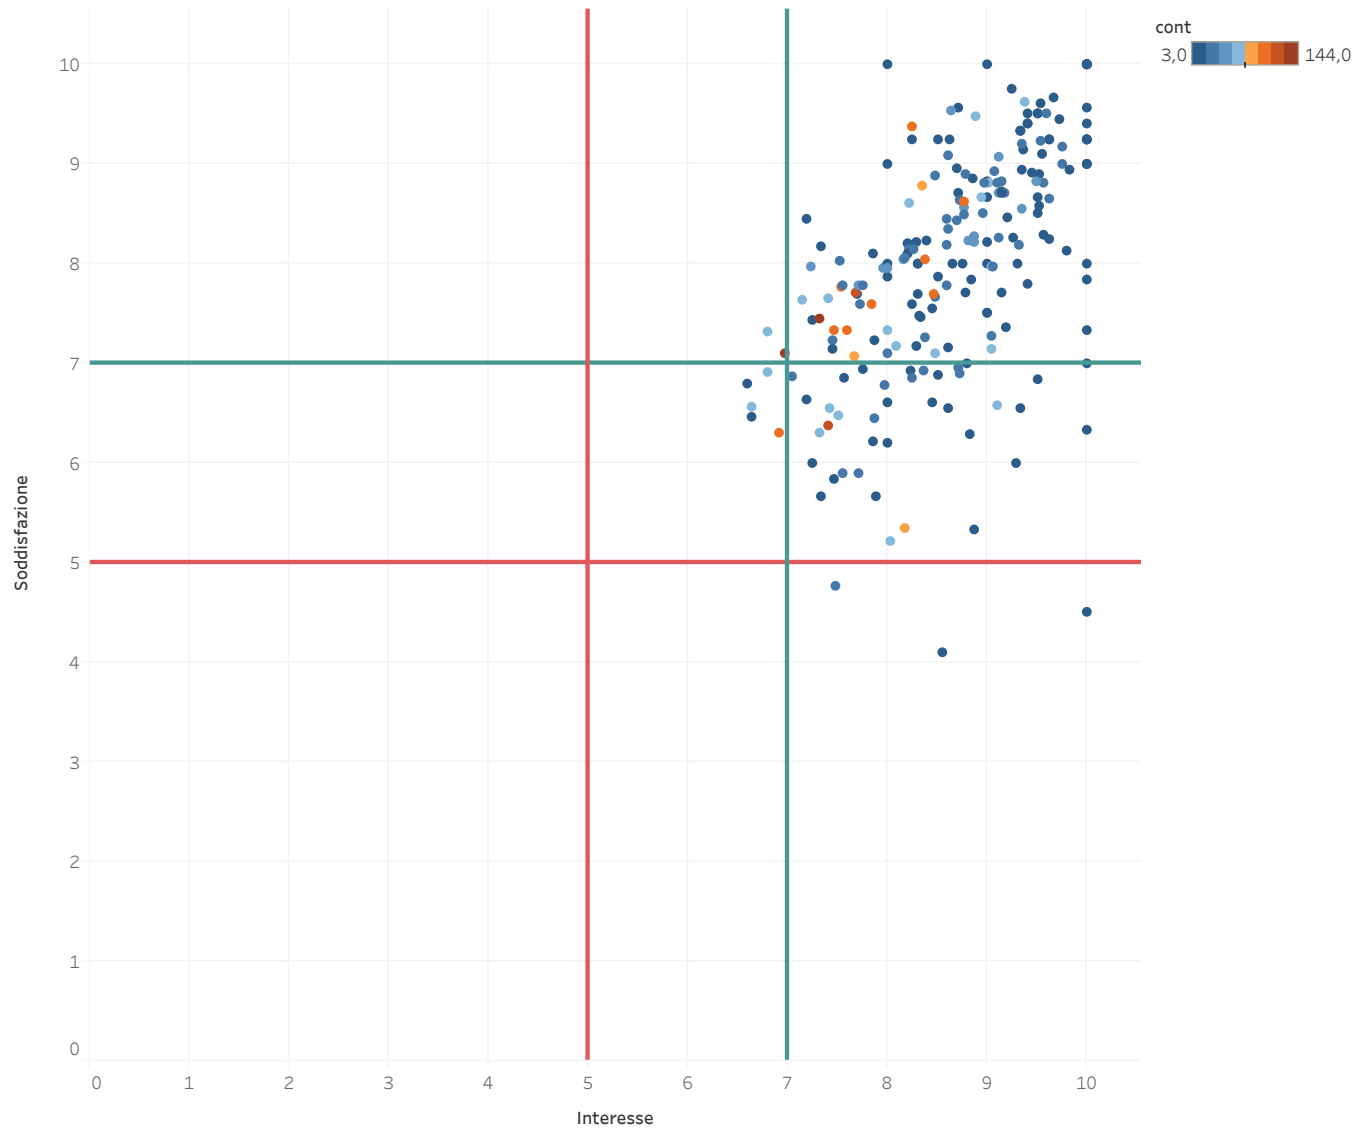

Grafici di dispersione - Scienze Giuridiche, del Linguaggio, dell'Interpretazione e della Traduzione

Average of D11 vs. average of D12. Color shows sum of cont. Details are shown for key_cdl, UD_doc and ID unità. The data is filtered on frequentante, Dipartimento and Tipo CdS. The frequentante filter keeps 1. The Dipartimento filter keeps Scienze Giuridiche, del Linguaggio, dell'Interpretazione e della Traduzione. The Tipo CdS filter keeps CU, LM and LT. The view is filtered on key_cdl, average of D12 and sum of cont. The key_cdl filter keeps multiple members. The average of D12 filter keeps non-Null values only. The sum of cont filter ranges from 3 to 234.