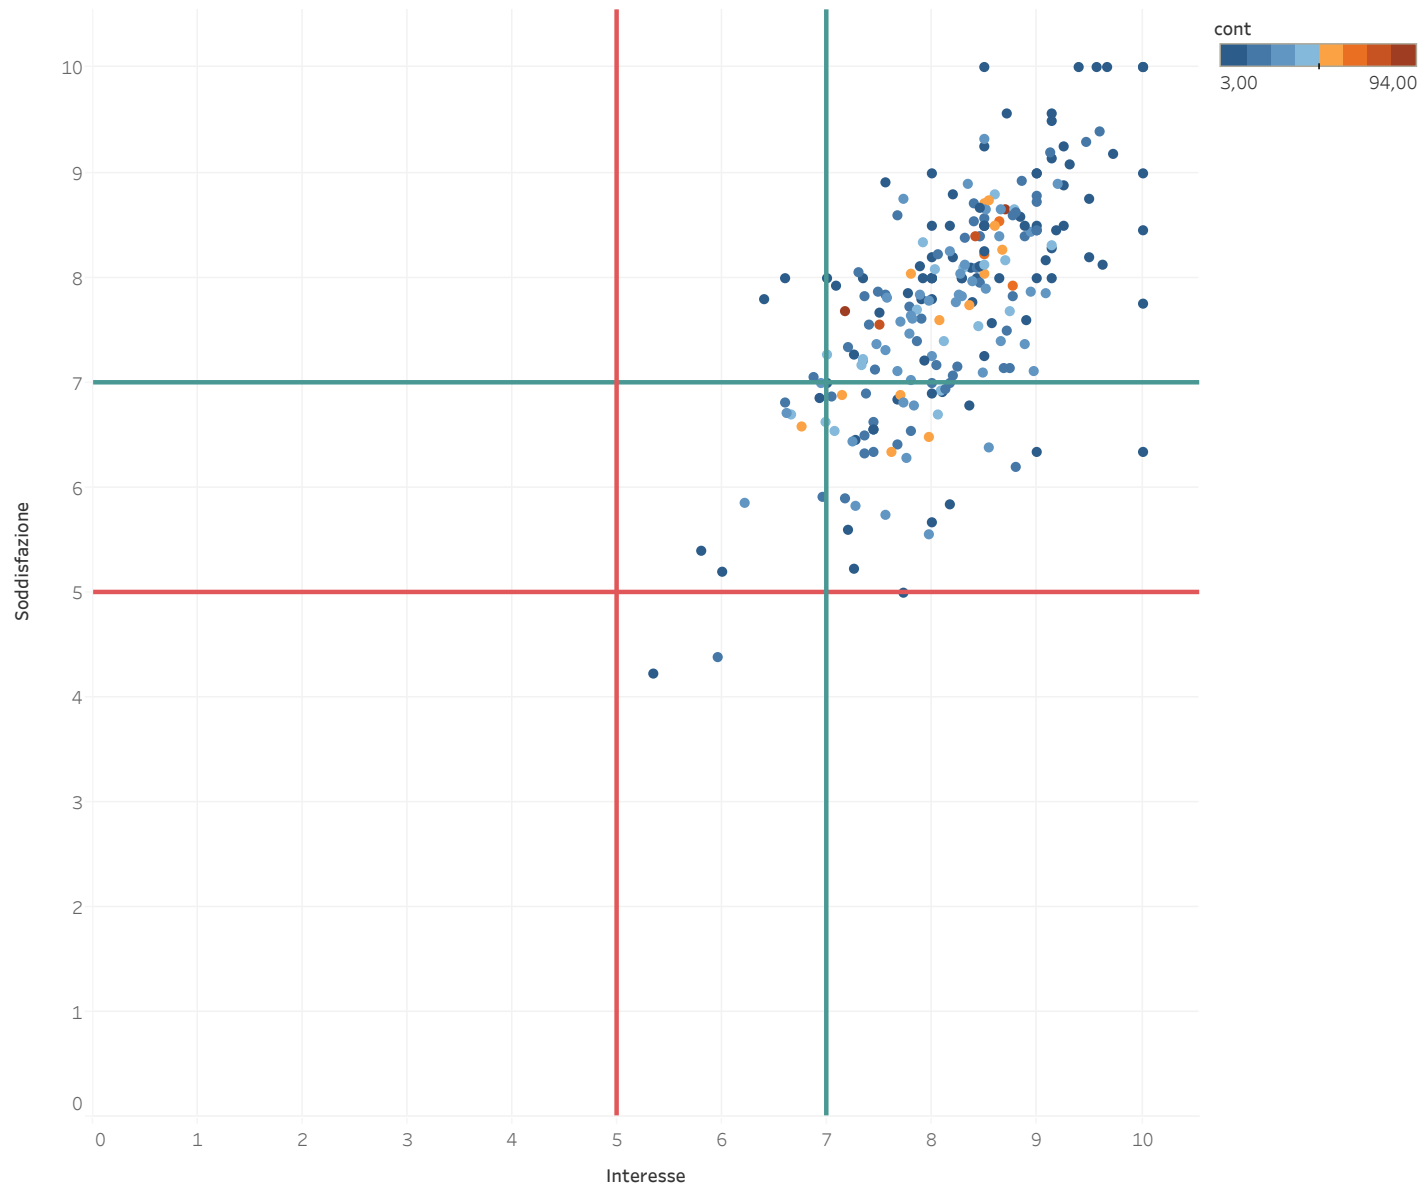

Grafici di dispersione - Scienze Economiche, Aziendali, Matematiche e Statistiche

Average of D11 vs. average of D12. Color shows sum of cont. Details are shown for key_cdl, UD_doc and ID unità. The data is filtered on frequentante, Dipartimento and Tipo CdS. The frequentante filter keeps 1. The Dipartimento filter keeps Scienze Economiche, Aziendali, Matematiche e Statistiche. The Tipo CdS filter keeps CU, LM and LT. The view is filtered on key_cdl, average of D12 and sum of cont. The key_cdl filter keeps multiple members. The average of D12 filter keeps non-Null values only. The sum of cont filter ranges from 3 to 234.