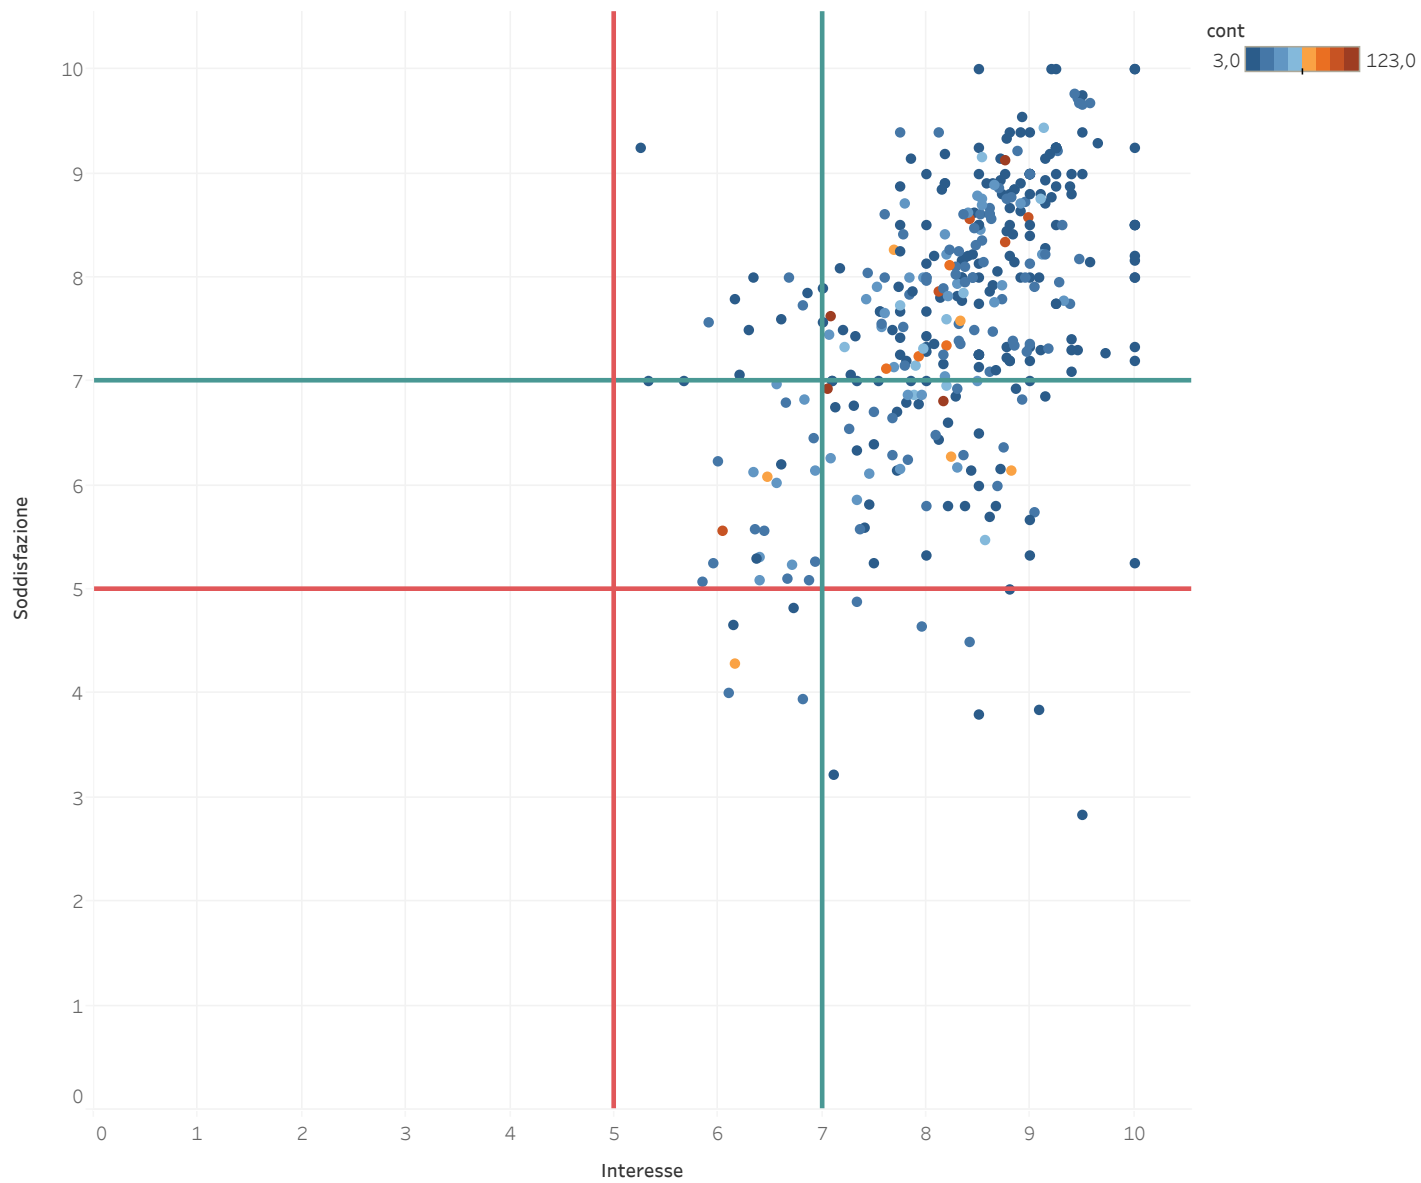

Grafici di dispersione - Ingegneria e Architettura

Average of D11 vs. average of D12. Color shows sum of cont. Details are shown for key_cdI, UD_doc and ID unità. The data is filtered on frequentante, Dipartimento and Tipo CdS. The frequentante filter keeps 1. The Dipartimento filter keeps Ingegneria e Architettura. The Tipo CdS filter keeps CU, LM and LT. The view is filtered on key_cdI, average of D12 and sum of cont. The key_cdI filter keeps multiple members. The average of D12 filter keeps non-Null values only. The sum of cont filter ranges from 3 to 234.