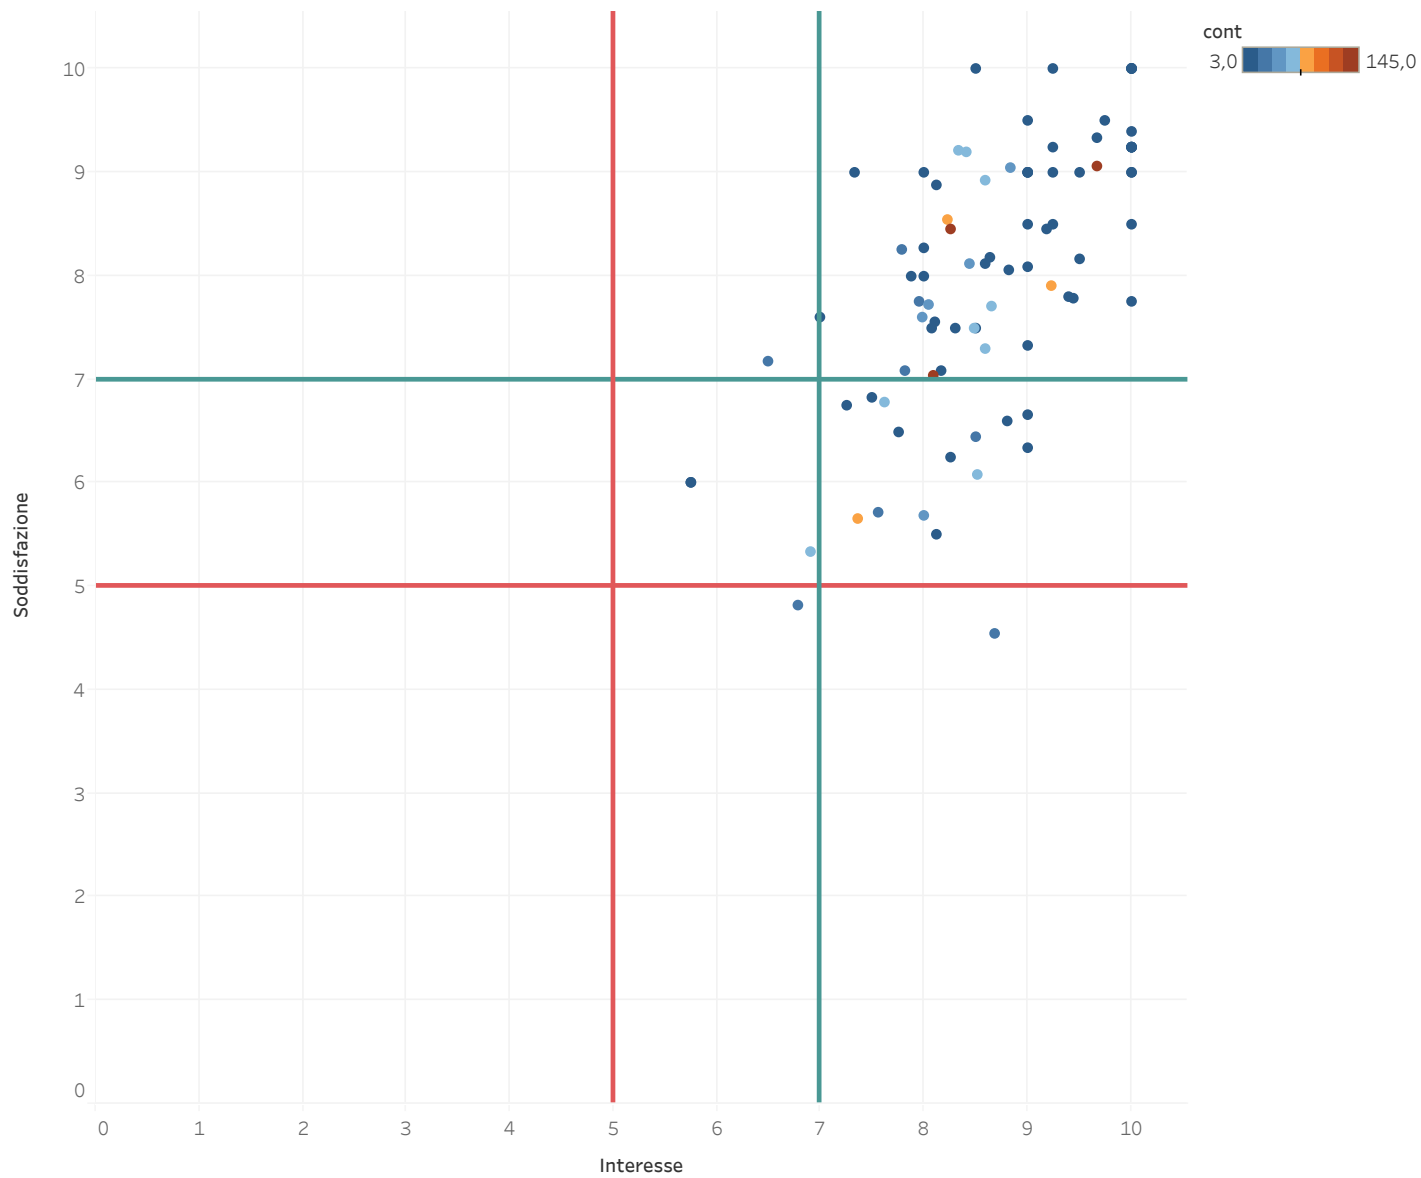

## Allegato 4 Grafici di dispersione - Ateneo

Average of D11 vs. average of D12. Color shows sum of cont. Details are shown for key\_cdl, UD\_doc and ID unità. The data is filtered on frequentante, Dipartimento and Tipo CdS. The frequentante filter keeps 1. The Dipartimento filter keeps 10 of 10 members. The Tipo CdS filter keeps CU, LM and LT. The view is filtered on key\_cdl, average of D12 and sum of cont. The key\_cdl filter keeps multiple members. The average of D12 filter keeps non-Null values only. The sum of cont filter ranges from 3 to 234.

## Grafici di dispersione - Clinico di Scienze Mediche, Chirurgiche e della Salute

Average of D11 vs. average of D12. Color shows sum of cont. Details are shown for key\_cdl, UD\_doc and ID unità. The data is filtered on frequentante, Dipartimento and Tipo CdS. The frequentante filter keeps 1. The Dipartimento filter keeps Clinico di Scienze Mediche, Chirurgiche e della Salute. The Tipo CdS filter keeps CU, LM and LT. The view is filtered on key\_cdl, average of D12 and sum of cont. The key\_cdl filter keeps multiple members. The average of D12 filter keeps non-Null values only. The sum of cont filter ranges from 3 to 234.

## Grafici di dispersione - Fisica

Average of D11 vs. average of D12. Color shows sum of cont. Details are shown for key\_cdl, UD\_doc and ID unità. The data is filtered on frequentante, Dipartimento and Tipo CdS. The frequentante filter keeps 1. The Dipartimento filter keeps Fisica. The Tipo CdS filter keeps CU, LM and LT. The view is filtered on key\_cdl, average of D12 and sum of cont. The key\_cdl filter keeps multiple members. The average of D12 filter keeps non-Null values only. The sum of cont filter ranges from 3 to 234.