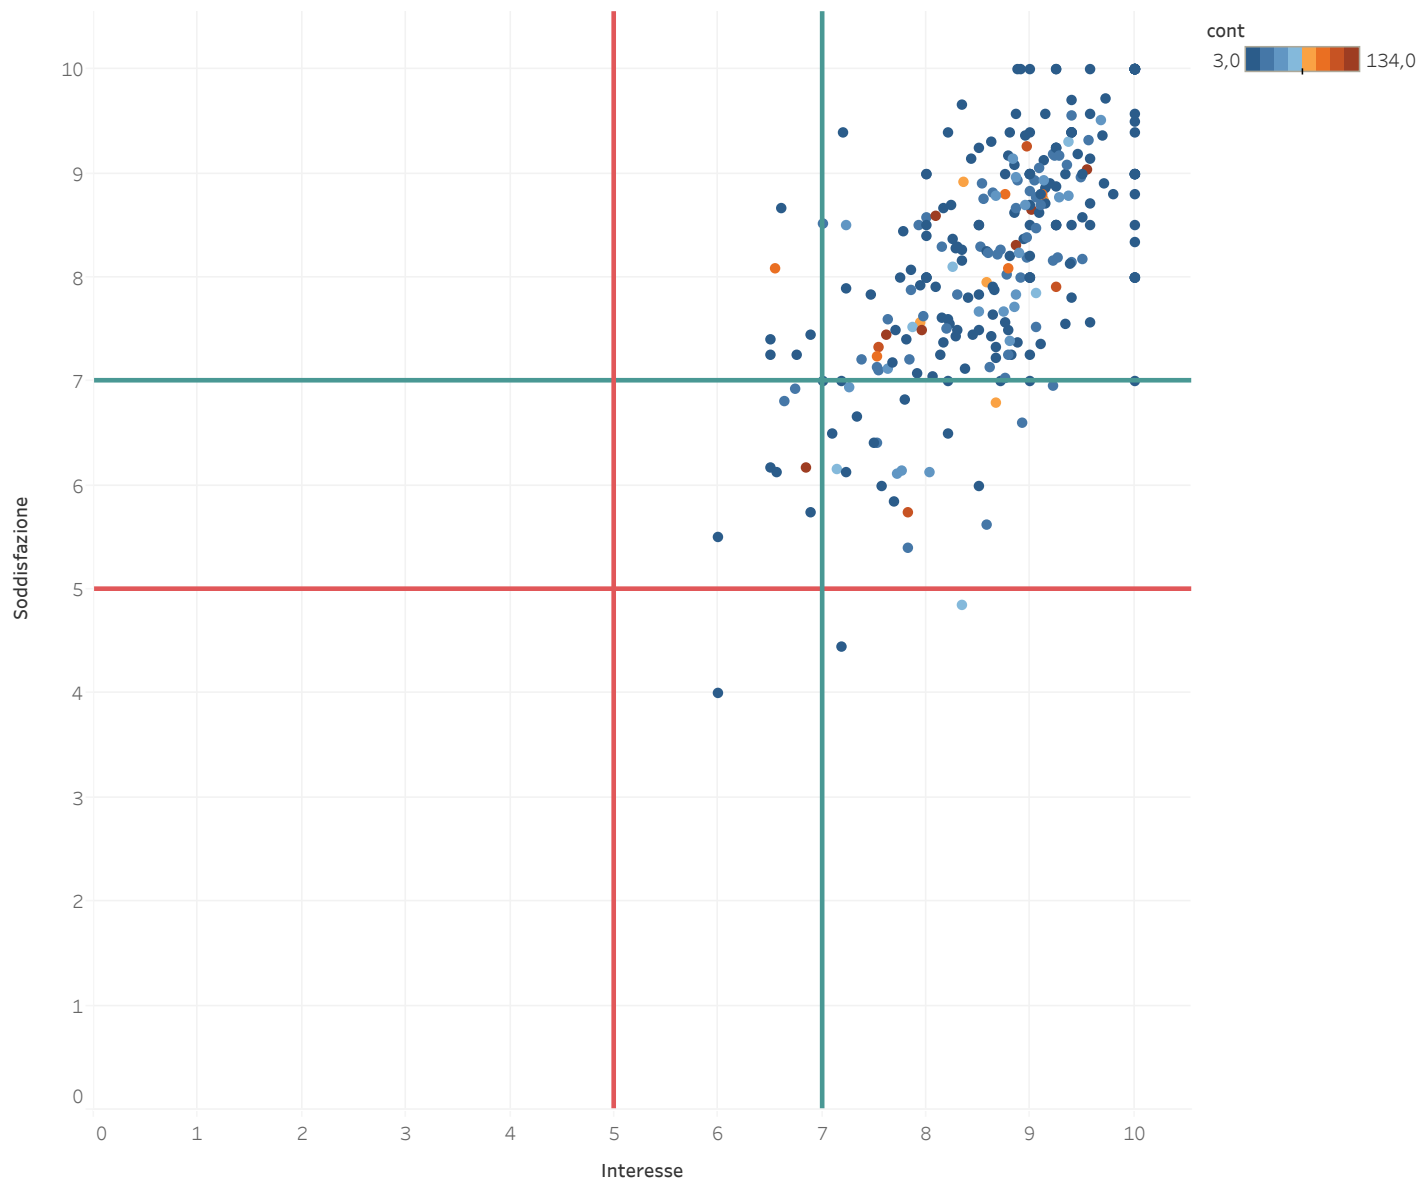

Grafici di dispersione - Studi Umanistici

Average of D11 vs. average of D12. Color shows sum of cont. Details are shown for key_cdl, UD_doc and ID unità. The data is filtered on frequentante, Dipartimento and Tipo CdS. The frequentante filter keeps 1. The Dipartimento filter keeps Studi Umanistici. The Tipo CdS filter keeps CU, LM and LT. The view is filtered on key_cdl, average of D12 and sum of cont. The key_cdl filter keeps multiple members. The average of D12 filter keeps non-Null values only. The sum of cont filter ranges from 3 to 234.