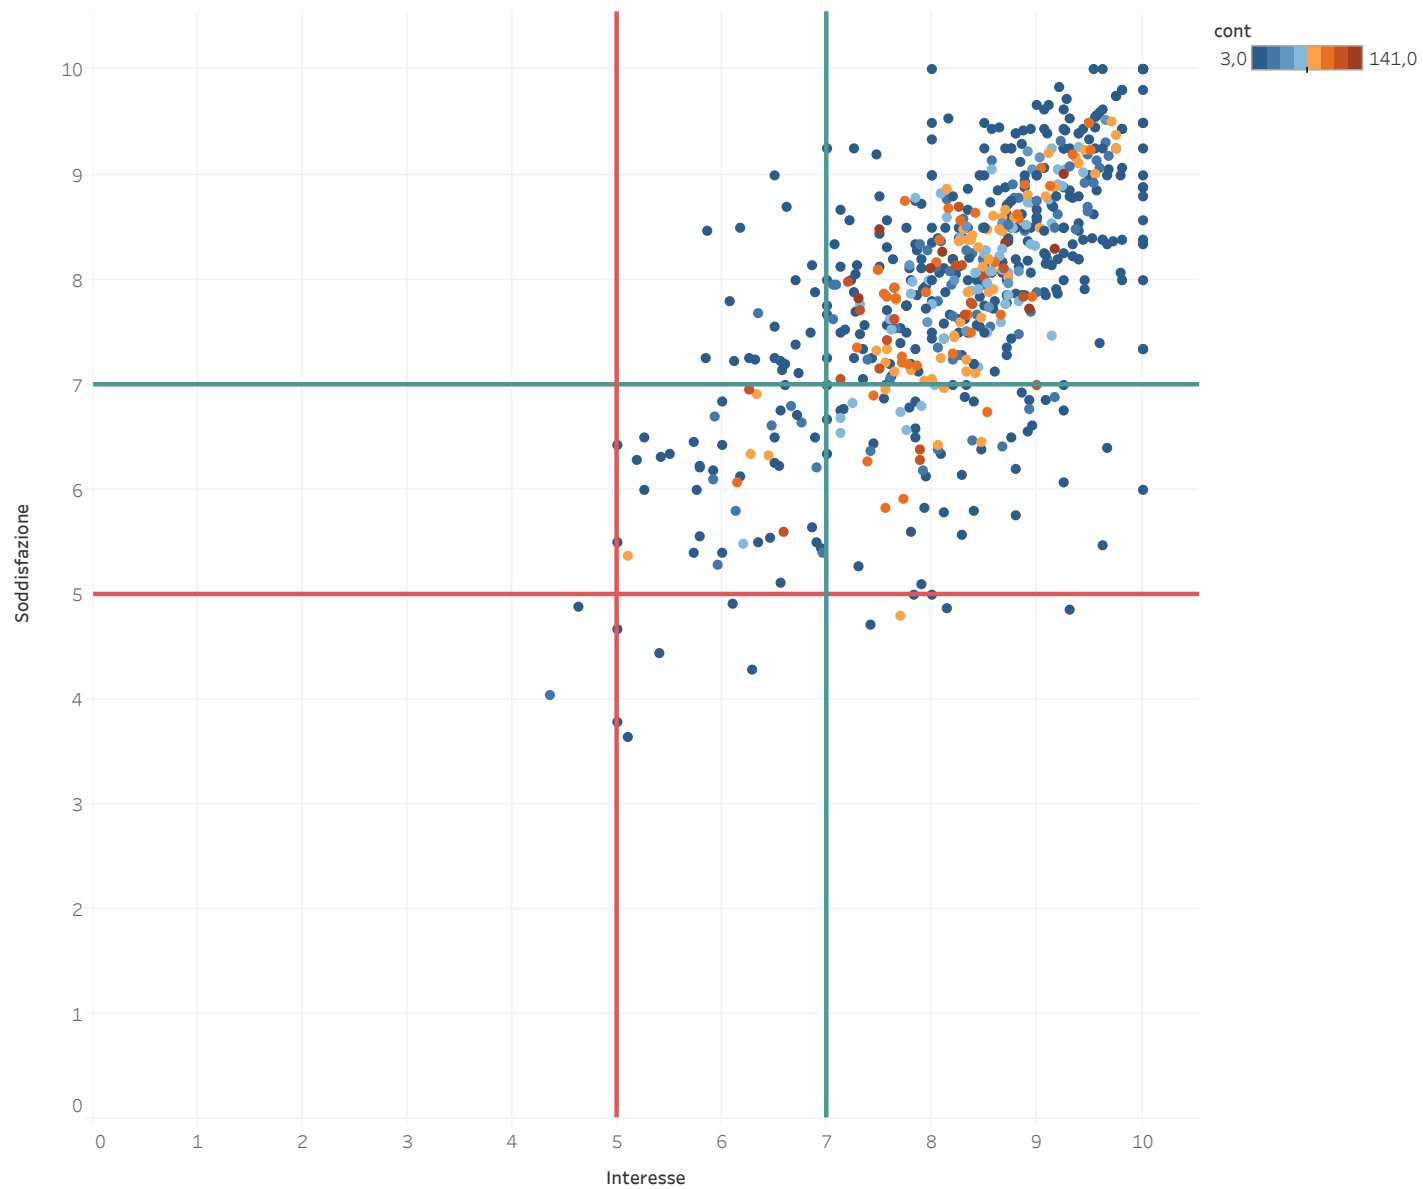

## Allegato 4 Grafici di dispersione - Ateneo

Average of D11 vs. average of D12. Color shows sum of cont. Details are shown for key\_cdl, UD\_doc and ID unità. The data is filtered on frequentante, Dipartimento and Tipo CdS. The frequentante filter keeps 1. The Dipartimento filter keeps 10 of 10 members. The Tipo CdS filter keeps CU, LM and LT. The view is filtered on key\_cdl, average of D12 and sum of cont. The key\_cdl filter keeps multiple members. The average of D12 filter keeps non-Null values only. The sum of cont filter ranges from 3 to 234.

## Grafici di dispersione - Clinico di Scienze Mediche, Chirurgiche e della Salute

Average of D11 vs. average of D12. Color shows sum of cont. Details are shown for key\_cdl, UD\_doc and ID unità. The data is filtered on frequentante, Dipartimento and Tipo CdS. The frequentante filter keeps 1. The Dipartimento filter keeps Clinico di Scienze Mediche, Chirurgiche e della Salute. The Tipo CdS filter keeps CU, LM and LT. The view is filtered on key\_cdl, average of D12 and sum of cont. The key\_cdl filter keeps multiple members. The average of D12 filter keeps non-Null values only. The sum of cont filter ranges from 3 to 234.

## Grafici di dispersione - Fisica

Average of D11 vs. average of D12. Color shows sum of cont. Details are shown for key\_cdl, UD\_doc and ID unità. The data is filtered on frequentante, Dipartimento and Tipo CdS. The frequentante filter keeps 1. The Dipartimento filter keeps Fisica. The Tipo CdS filter keeps CU, LM and LT. The view is filtered on key\_cdl, average of D12 and sum of cont. The key\_cdl filter keeps multiple members. The average of D12 filter keeps non-Null values only. The sum of cont filter ranges from 3 to 234.