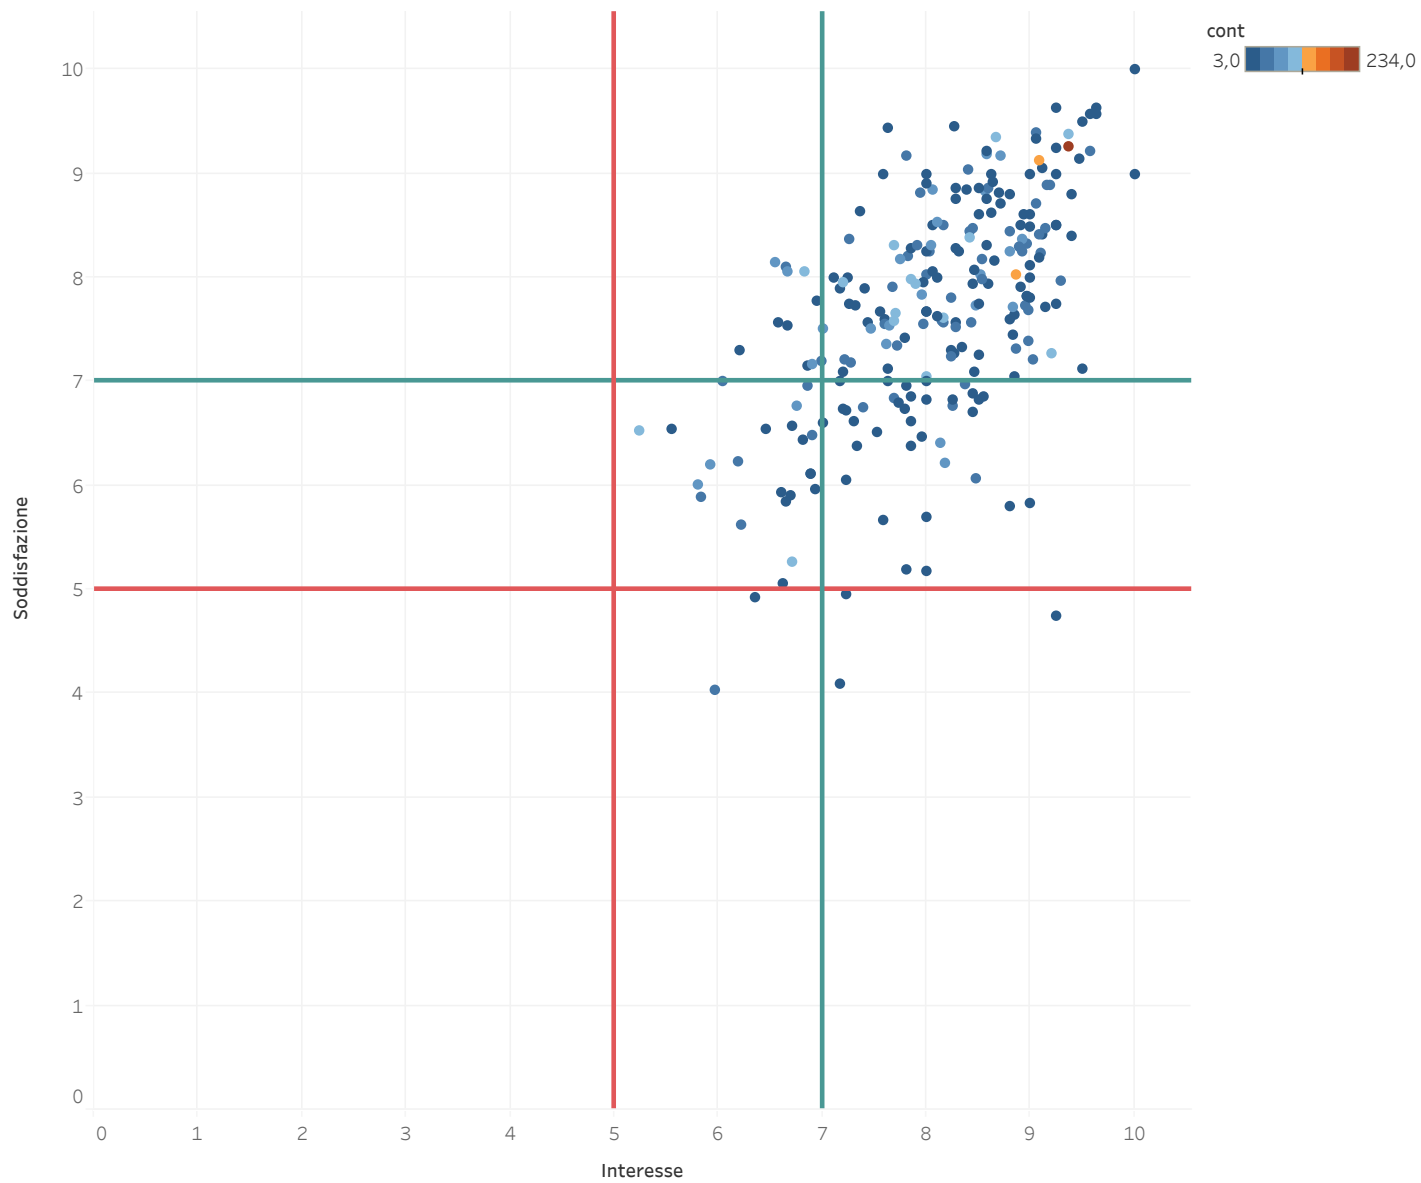

Grafici di dispersione - Scienze della Vita

Average of D11 vs. average of D12. Color shows sum of cont. Details are shown for key_cdl, UD_doc and ID unità. The data is filtered on frequentante, Dipartimento and Tipo CdS. The frequentante filter keeps 1. The Dipartimento filter keeps Scienze della Vita. The Tipo CdS filter keeps CU, LM and LT. The view is filtered on key_cdl, average of D12 and sum of cont. The key_cdl filter keeps multiple members. The average of D12 filter keeps non-Null values only. The sum of cont filter ranges from 3 to 234.