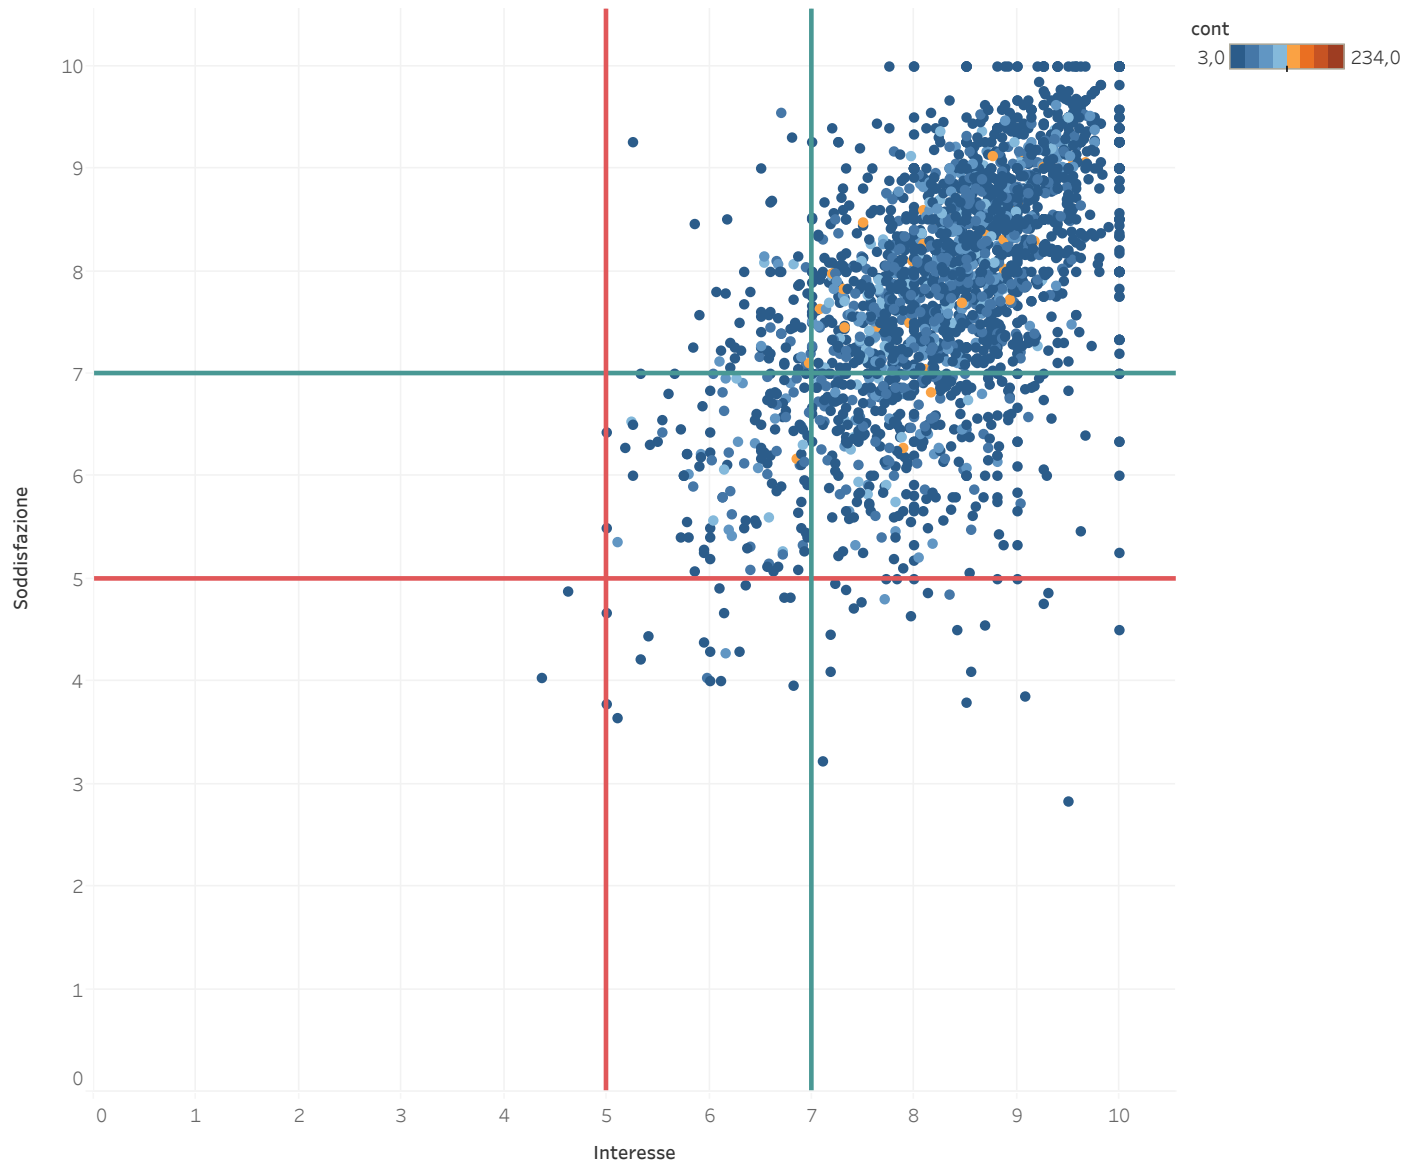

## Allegato 4 Grafici di dispersione - Ateneo

Average of D11 vs. average of D12. Color shows sum of cont. Details are shown for key\_cdl, UD\_doc and ID unità. The data is filtered on frequentante, Dipartimento and Tipo CdS. The frequentante filter keeps 1. The Dipartimento filter keeps 10 of 10 members. The Tipo CdS filter keeps CU, LM and LT. The view is filtered on key\_cdl, average of D12 and sum of cont. The key\_cdl filter keeps multiple members. The average of D12 filter keeps non-Null values only. The sum of cont filter ranges from 3 to 234.

## Grafici di dispersione - Clinico di Scienze Mediche, Chirurgiche e della Salute

Average of D11 vs. average of D12. Color shows sum of cont. Details are shown for key\_cdl, UD\_doc and ID unità. The data is filtered on frequentante, Dipartimento and Tipo CdS. The frequentante filter keeps 1. The Dipartimento filter keeps Clinico di Scienze Mediche, Chirurgiche e della Salute. The Tipo CdS filter keeps CU, LM and LT. The view is filtered on key\_cdl, average of D12 and sum of cont. The key\_cdl filter keeps multiple members. The average of D12 filter keeps non-Null values only. The sum of cont filter ranges from 3 to 234.

## Grafici di dispersione - Fisica

Average of D11 vs. average of D12. Color shows sum of cont. Details are shown for key\_cdl, UD\_doc and ID unità. The data is filtered on frequentante, Dipartimento and Tipo CdS. The frequentante filter keeps 1. The Dipartimento filter keeps Fisica. The Tipo CdS filter keeps CU, LM and LT. The view is filtered on key\_cdl, average of D12 and sum of cont. The key\_cdl filter keeps multiple members. The average of D12 filter keeps non-Null values only. The sum of cont filter ranges from 3 to 234.